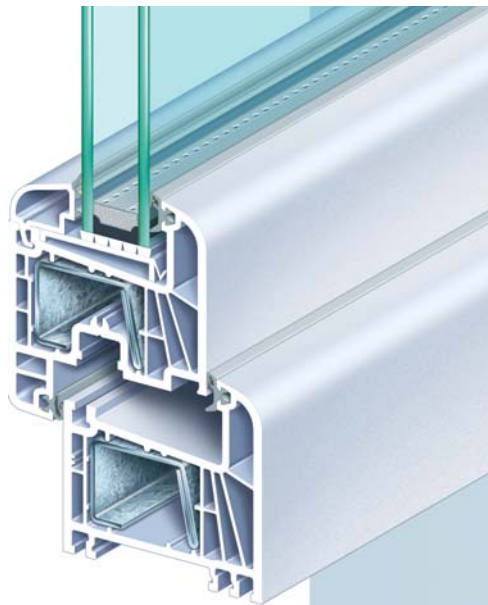

Windows emphasise the character of your house - from the inside and outside

Windows are amongst the most demanding construction elements of a house. Windows are more than just a means to a purpose. They give life to a facade and increase the material value of a house. Windows are construction elements with the most design variety. We provide you with everything you need for your unmistakably individual windows: Any possible window form and layout. Wide colour range. Bars - applied or internal between the insulating glazing. Elegant handles. From standard glazing to special glass to highly profiled glass, for example for your bathroom or front door to keep out unwanted eyes.

Our PVC profiles are stabilised with environmentally-friendly calcium/zinc instead of lead. This not only improves environmental protection, it also improves quality through every life phase of the window - more resistant against weather, more durable gloss finish, more purity during recycling. Environmental protection that pays off.

- ▶ Elegant window design of curved lines with slender profile faces
- ▶ Stable profile cross-section with excellent statics for long window durability
- ▶ Integrating innovative design-protected steel reinforcement expands the system into a six-chamber design with superior thermal insulation properties, U_f value = 1.3 W/(m²K).
- ▶ Easy care and never needs painting
- ▶ Our PVC profiles are stabilised with environmentally-friendly "greenline" calcium/zinc instead of lead.